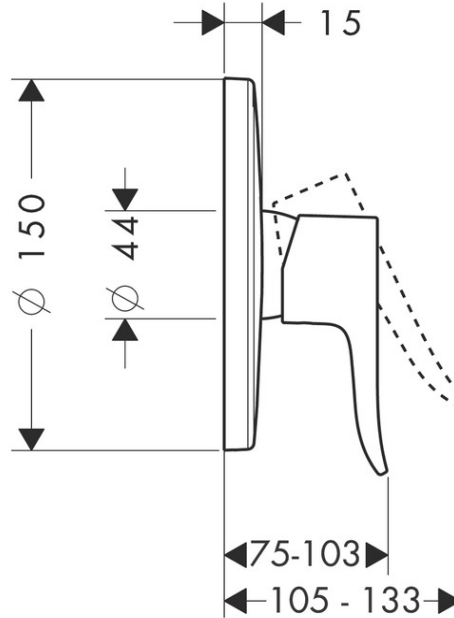

SPECIFICATION SHEET - fittings

BRAND:	hansgrohe	Product Photo:
ORIGIN:	Germany	
SERIES:	New Metris	
PRODUCT DESCRIPTION:	Finish set for concealed shower mixer • Flow rate: 22 l./min. at 3 bar • Flow pressure; 1~5 bar (15~70 psi)	
MODEL No.	31685 000	
FINISH/COLOUR:	Chrome-plated	
DIMENSIONS:	Ø150mm	
OPTIONAL MATCHING PARTS:	01800180 Universal iBox	

Technical Informations: Suitable for continous flow water heater

REMINDER: Pipe flushing must be done before faucets are installed. Failure to do so voids the warranty.
Do not use cleaners containing abrasive cleansers, ammonia, bleach, acids, waxes, alcohol, solvents or other products not recommended for chrome.
All information is for reference only, installation shall always be based on the actual product delivered.